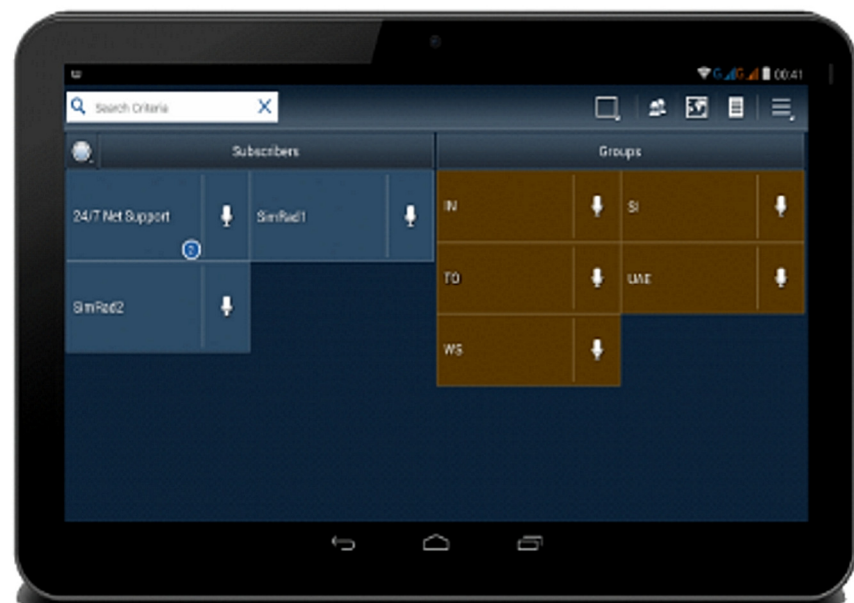

24/7 Net Bravo P25 mobile phone (Android) SIM card/s fitted, 24/7 Net communicates via mobile data and/or wifi

* 24/7 Net private user group: voice, video, text messages

* SIM card/telco mobile service not required if wifi coverage available e.g. campus / building / gated communities

24/7 Net SiMRAD P special purpose mobile phone (Android) SIM card/s fitted, 24/7 Net communicates via mobile data and/or wifi

* 24/7 Net private user group: voice, video, text messages

* SIM card/telco mobile service not required if wifi coverage available e.g. campus / building / gated communities

Sonim XP3 IS Intrinsically Safe mobile phone (Android) SIM card/s fitted, 24/7 Net communicates via mobile data and/or wifi

Intrinsically Safe

* 24/7 Net private user group: voice, video, text messages

* SIM card/telco mobile service not required if wifi coverage available e.g. campus / building / gated communities

tablet with mobile phone (Android) SIM card/s fitted, 24/7 Net communicates via mobile data and/or wifi

Use Example: 24/7 Net with console, alarm monitoring station in the south pacific (direct contact including geolocation with agent/responders in several countries)